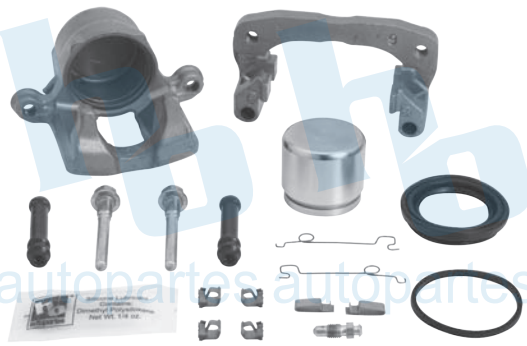

HO-CR5134L

HO-CR5134R

BALATA: 7198 D-297

CHEVROLET GEO SPECTRUM STORM 85-89 89