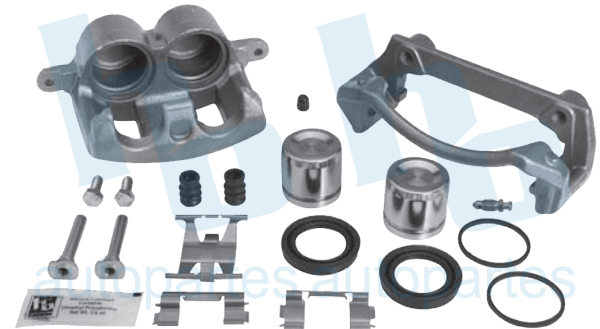

FORD 96-04
F-150 96-02
LOBO 96-02

01800-1HUANTE