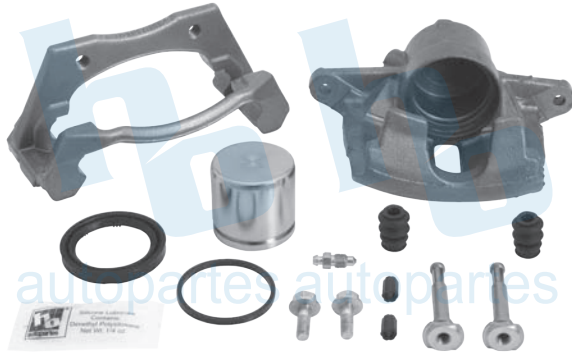

FORD MONDEO 05-07

HO-CR5347L

HO-CR5347R

BALATA: 7072A D-181