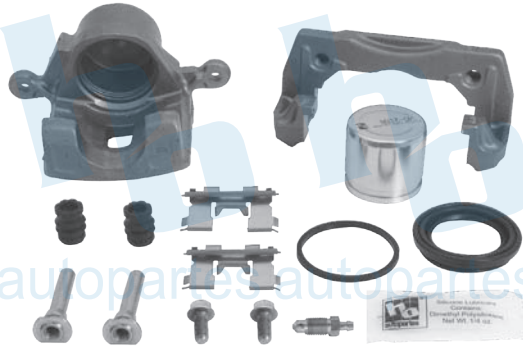

GEO

GMC.

HO-CR5139L

HO-CR5139R

BALATA: 7435 D-556

GEO TRACKER 96-03
SUZUKI SIDEKICK 93-95

HO-CR5140L

HO-CR5140R

BALATA: 72X1 F-038