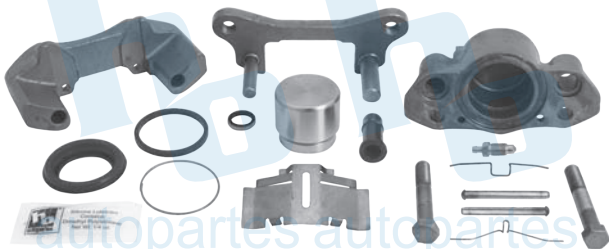

CHRYSLER COLT 73-84
PLYMOUTH ARROW 76-80

HO-CR5228L

HO-CR5228R

BALATA: 7623 D-730