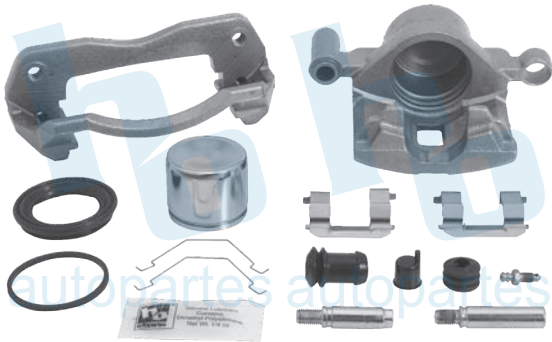

MAZDA PICK UP B-2200, B-2300 (86-93)
B-2600, B-3000 (86-93)
MAZDA PICK UP B-2200 (90-99)

HO-CR6100R

HO-CR6101L

BALATA: 7515 D-637

MAZDA PROTEGE 1.8L 99-00

HO-CR6101R

HO-CR6200L

BALATA: 7651 D-783