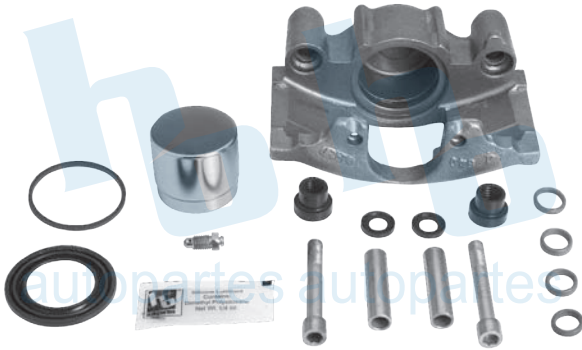

HO-CR5117R

BALATA: 72X1 F-038, 72X2 D-688

CHEVROLET	
CHEVY MONZA	96-02
JOY-POP SWING	94-97

01800-1HUANTE

GMC.

HO-CR5118L

BALATA: 7259 D-368

CHEVROLET
CHEYENNE 2500 92-97
SUBURBAN C-2500 94-96