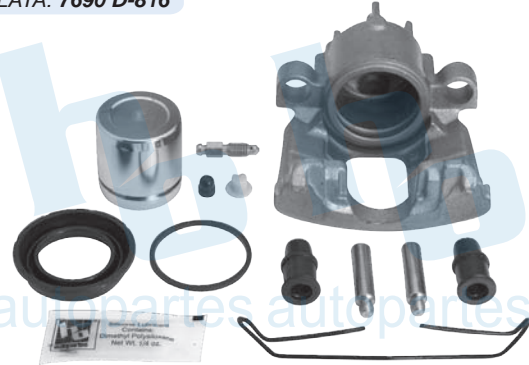

HO-CR5301R

HO-CR5303L

BALATA: 7690 D-816

FORD FOCUS ZX3 WAGON 00-03

HO-CR5303R

HO-CR5304L

BALATA: 7706 D-833