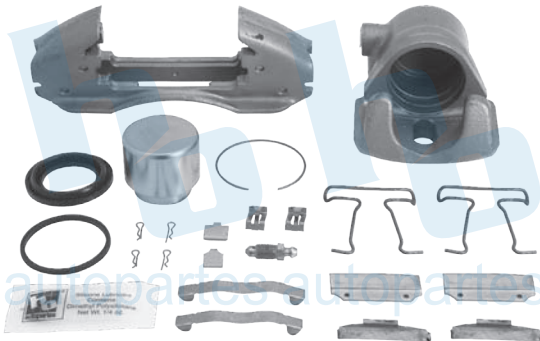

TOYOTA COROLLA 1600

HO-CR5920L

HO-CR5920R

BALATA: 7708 D-835