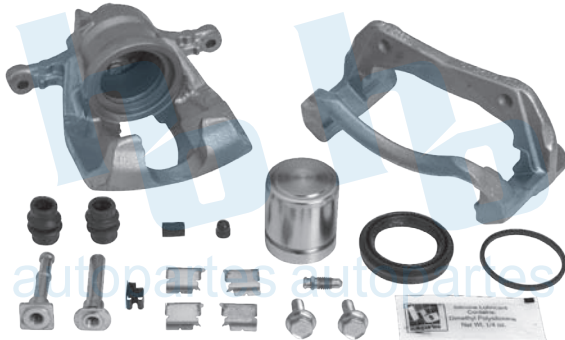

GMC.

ISUZU

HO-CR5126L

HO-CR5126R

BALATA: 7Y03 F-209

CHEVROLET CORSA TORNADO 02-06

HO-CR5127L

HO-CR5127R

BALATA: 7980 D-1075