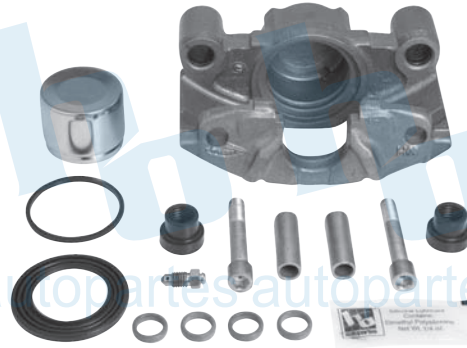

BUICK CENTURY	82-89
CHEVROLET	81-85

HO-CR5106R

HO-CR5107L

BALATA: 7070C D-183