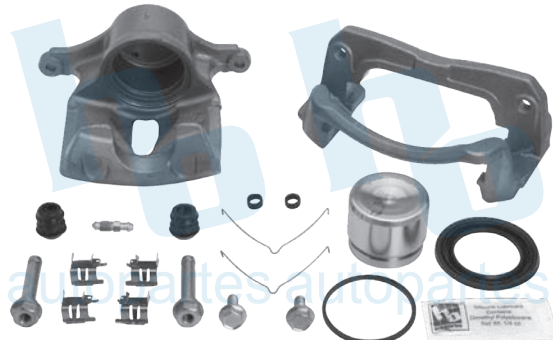

HO-CR5907L

HO-CR5907R

BALATA: 7615 D-744

TOYOTA SIENNA 98-03