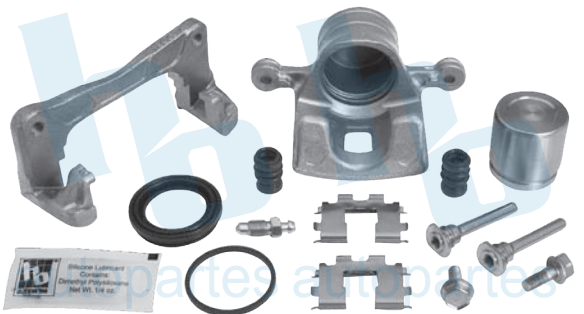

**NISSAN TSUBAME TSURU III 92-05
DISCO SOLIDO**

HO-CR5703L

HO-CR5703R

BALATA: 7389 D-510