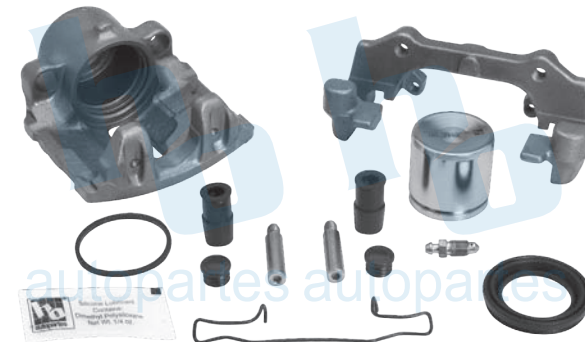

MAZDA PICK UP B-2200, B-2300 (86-93)
B-2600, B-3000 (86-93)
MAZDA PICK UP B-2200 (90-99)

HO-CR6100R

HO-CR6101L

BALATA: 7515 D-637

MAZDA PROTEGE 1.8L 99-00

HO-CR6101R

HO-CR6200L

BALATA: 7651 D-783