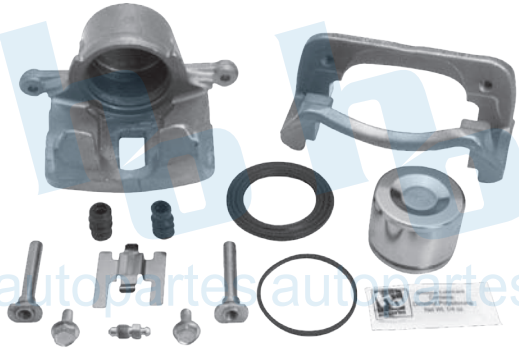

HO-CR5336L

HO-CR5336R

BALATA: 7837 D934

FORD EXPEDITION 02-03
LINCOLN NAVIGATOR 02-03
PISTON 51.87 MM

HO-CR5338L

HO-CR5338R

BALATA: 7479 D-601, 7633 D-765, 7476 D-598

FORD THUNDERBIRD 94-98
MERCURY SABLE 89-93
LINCOLN CONTINENTAL LS 97-02
00-04