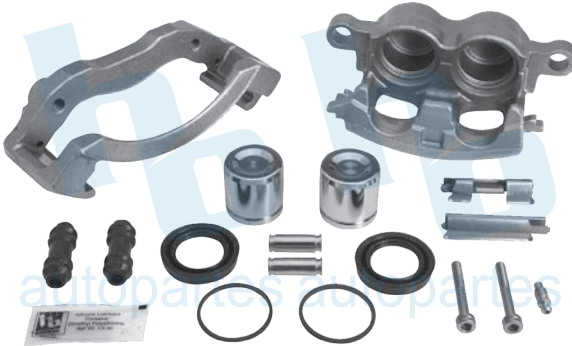

FORD ESCORT 91-96

HO-CR5317L

HO-CR5317R

BALATA: 7532 D-652

FORD EXPEDITION	97-02	F-150	01-04
EXPLORER	95-02	F-250	97-99
LOBO RANGER	95-02		

HO-CR5318L

HO-CR5318R

BALATA: 7576 D-702