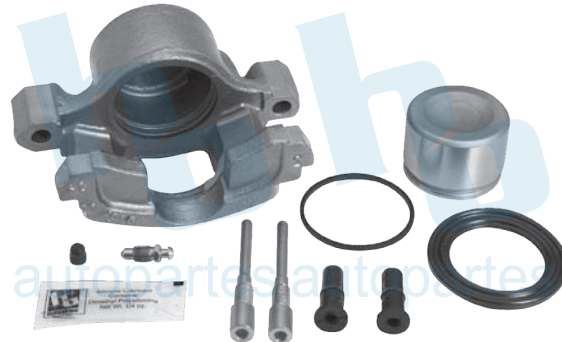

HO-CR5322L

HO-CR5322R

BALATA: 7072 D-310, D-237

FORD THUNDERBIRD	89-92
MERCURY COUGAR	89-92

01800-1HUANTE