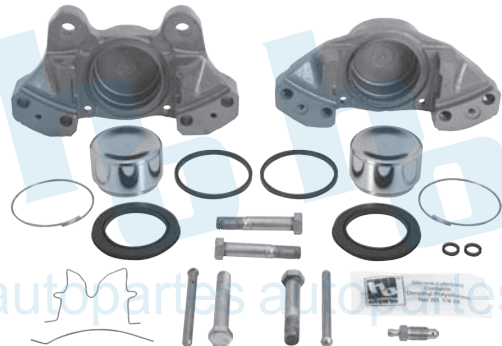

BALATA: 7695 D-822

TOYOTA CELICA GT 00

HO-CR5914L

HO-CR5914R

BALATA: 7047 D-114

TOYOTA PICK UP 2WD 79-83

HO-CR5916L

HO-CR5916R