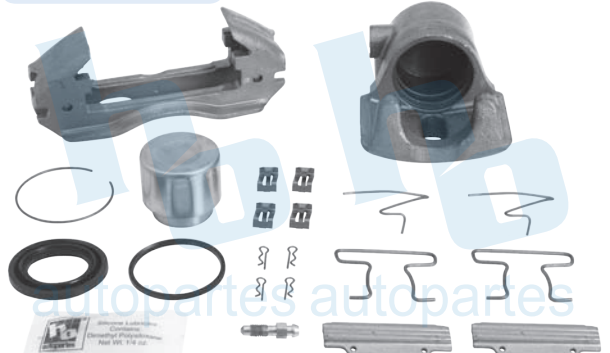

BALATA: 7061 D-130

HONDA ACCORD
CIVIC WAGON
WAGOVAN 76-79
77-82
80-82

HO-CR5409R

HO-CR5410L

BALATA: 7061 D-130

MAZDA WAGON GLC 81-86
MAZDA GLC 77-80

HO-CR5410R

HO-CR5411L