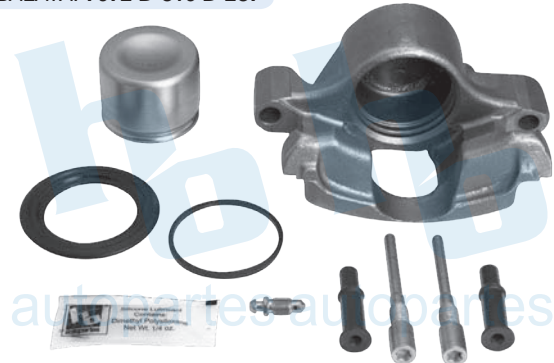

HO-CR5325R

HO-CR5326L

BALATA: 7072 D-310 D-237

FORD THUNDERBIRD 80-88
MERCURY COUGAR 80-88

HO-CR5326R

HO-CR5327L

BALATA: 7106 D-257