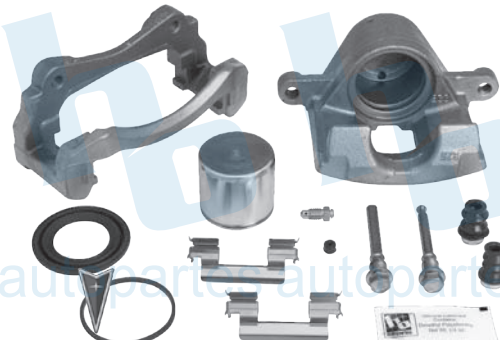

HO-CR5126L

HO-CR5126R

BALATA: 7Y03 F-209

CHEVROLET CORSA TORNADO 02-06

HO-CR5127L

HO-CR5127R

BALATA: 7980 D-1075

GMC UPLANDER 05-06
PONTIAC MONTANA SV6 05-07
PONTIAC GRAND PRIX 05-07