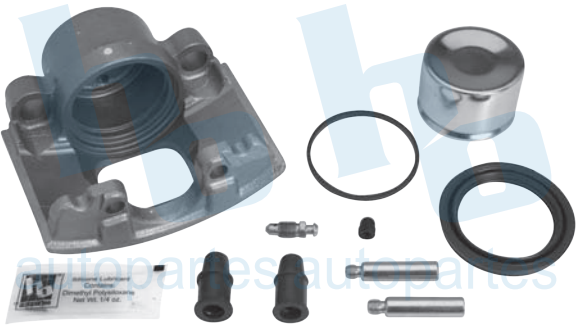

FORD TAURUS 86-93

HO-CR5328R

01800-1HUANTE