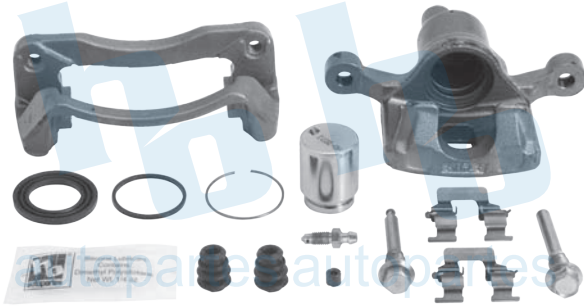

**mitsubishi ECLIPSE 95-07
RUEDA TRASERA**

HO-CR5700L

HO-CR5700R

BALATA: 7170 D-265