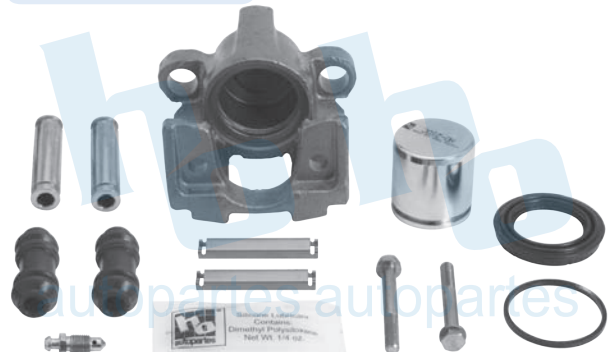

HO-CR5341L

HO-CR5341R

BALATA: 7537 D-678

FORD CROWN VICTORIA 96-97
LINCOLN TOW CAR 96-98
MERCURY GRAND MARQUIS 96-97

HO-CR5342L

HO-CR5342R

BALATA: 7758-D881

FORD EXPLORER 02-05
RUEDA TRASERA