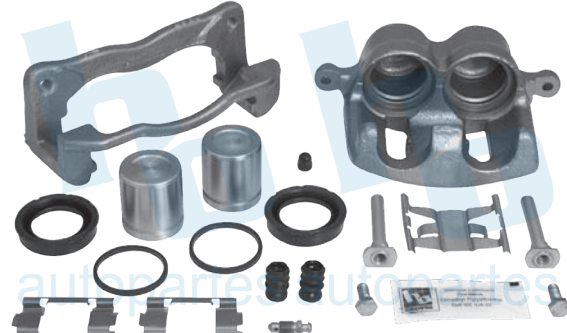

FORD FOCUS ZX3 WAGON 00-03

HO-CR5303R

HO-CR5304L

BALATA: 7706 D-833

FORD EXPLORER RANGER 95-06
MAZDA PICK UP B-2300 95-03
B-3000, B-4000 95-03

HO-CR5304R

HO-CR5305L

BALATA: 7532 D-652