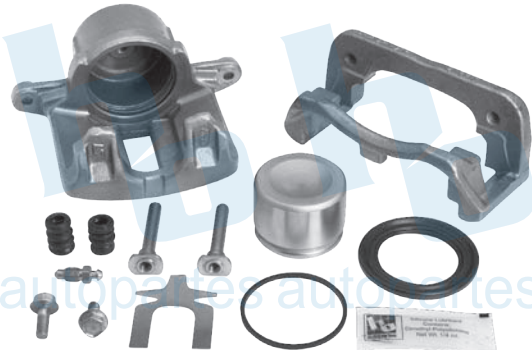

HO-CR5329R

BALATA: 7456 D-576

FORD THUNDERBIRD 89-92
MERCURY COUGAR 89-91

HO-CR5330L

HO-CR5330R

BALATA: 7536 D-656, 7479 D-601

FORD WINDSTAR 95-98

HO-CR5331L