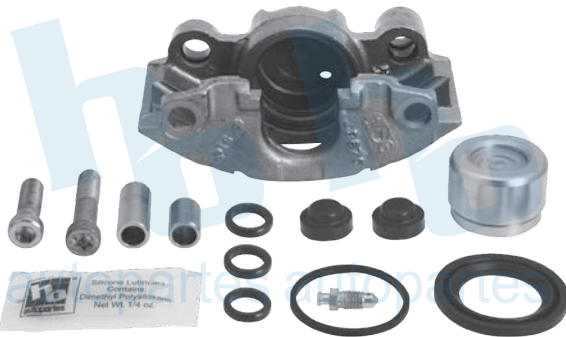

HO-CR5134R

BALATA: 7198 D-297

CHEVROLET GEO SPECTRUM STORM 85-89 89

HO-CR5135L

HO-CR5135R

BALATA: 7135 D-214

CHEVROLET CHEVETTE 83-87

HO-CR5136L