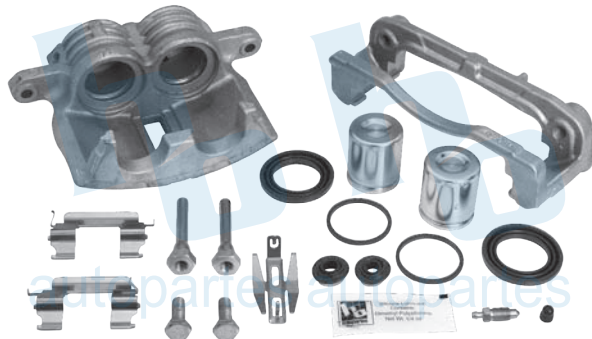

CHEVROLET TRAIL BLAZER 02-05
GMC ENVOY 02-05

HO-CR5123R

01800-1HUANTE