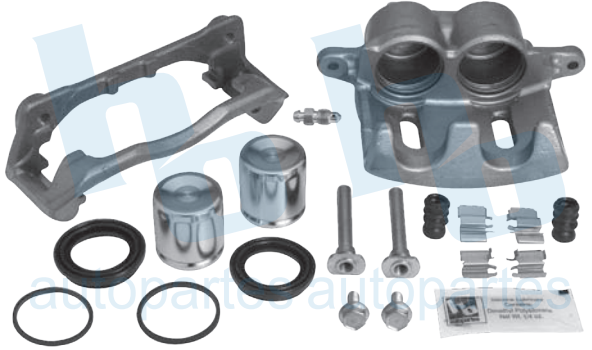

FORD WINDSTAR 99-03

HO-CR5332L

HO-CR5332R

BALATA: 7125 D-387, 7125 D-249