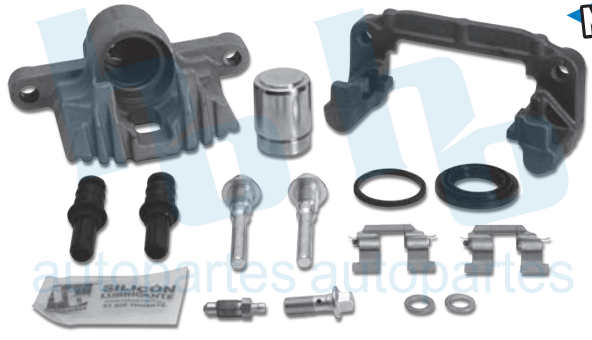

HO-CR5143L

HO-CR5143R

BALATA: 728 D-52

GMC SUBURBAN C-1500 88-95

HO-CR5145L

HO-CR5145R

BALATA: 7387 D814

PONTIAC GRAND AM (00-05)
RUEDA TRASERA