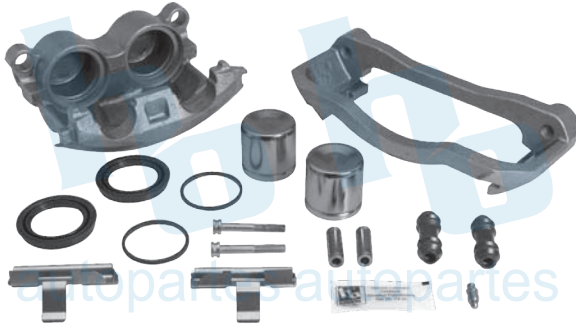

HO-CR5301L

BALATA: 7535 D-655