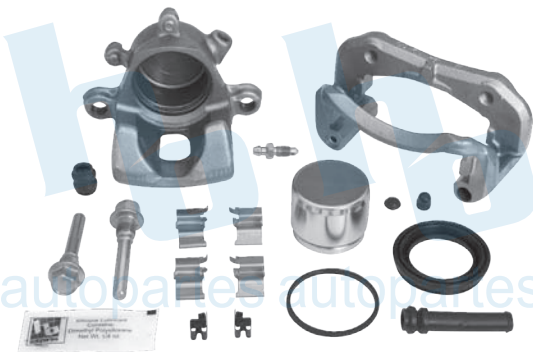

HO-CR5720R

BALATA: 776X F-198

NISSAN URVAN 02-07

HO-CR5901L

HO-CR5901R

BALATA: 7127 D-207, 7487 D-606

TOYOTA CRESSIDA	81-88	PICK UP	84-95
CRESSIDA WAGON	83-87	4 RUNNER	04-06
LAND CRUISER	92-97		

HO-CR5906L

HO-CR5906R

BALATA: 7298 D-611, 7549 D-436

TOYOTA PICK UP T-100 4WD	93-95
4 RUNNER	92-01
TACOMA 4WD	95-97

HO-CR5923L

HO-CR5923R

BALATA: 7695 D-822

TOYOTA YARIS 02-05

HO-CR6012L