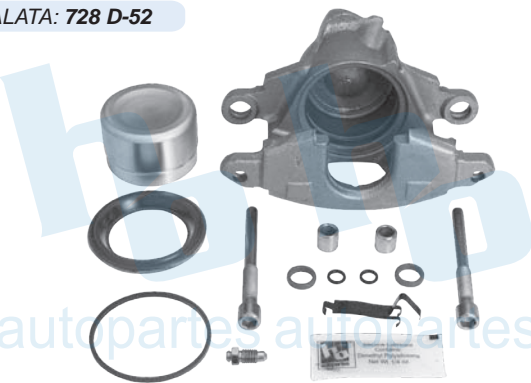

CHEVROLET BLAZER S-10 S-15 JIMMY 82-95

HO-CR5143L

HO-CR5143R

BALATA: 728 D-52

GMC SUBURBAN C-1500 88-95

HO-CR5145L

HO-CR5145R

BALATA: 7387 D814