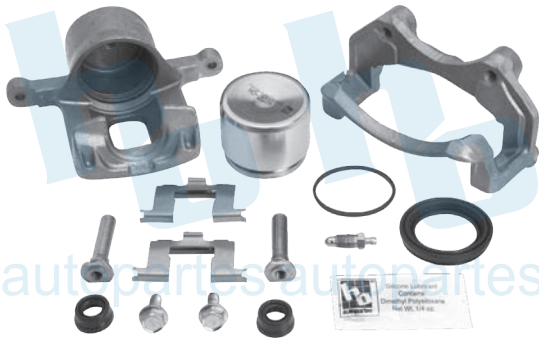

HO-CR5607L

HO-CR5607R

BALATA: 7272 D-383

**mitsubishi ECLIPSE 95-07
RUEDA TRASERA**

HO-CR5700L

HO-CR5700R

BALATA: 7170 D-265

NISSAN PICK UP 4X4 USA 89-97