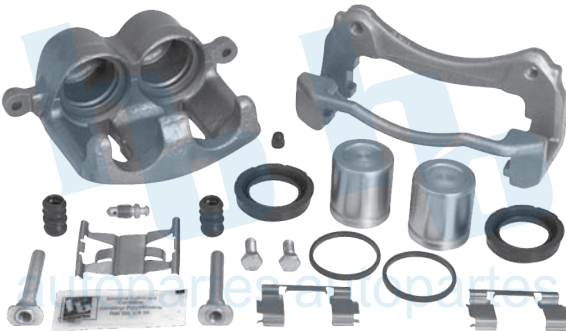

FORD EXPLORER RANGER 96-04

HO-CR5306R

HO-CR5307L

BALATA: 7584 D-711, 7584 D-879