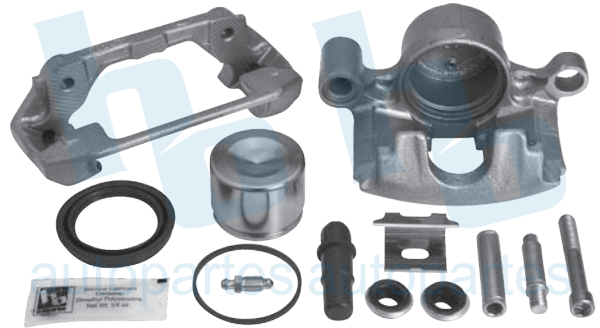

FORD MUSTANG 99-98
THUNDERBIRD 93-98
MERCURY 93-97

HO-CR5311L

HO-CR5311R

BALATA: 7503 D-632