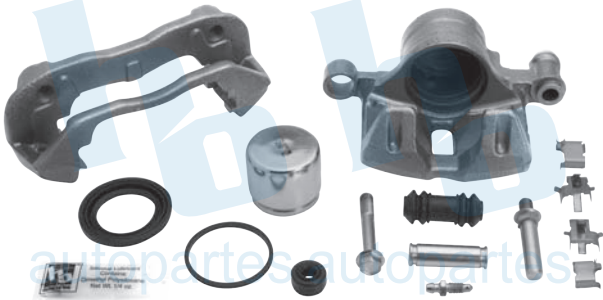

MAZDA PICK UP B-2200, B-2300 (86-93)
B-2600, B-3000 (86-93)
MAZDA PICK UP B-2200 (90-99)

HO-CR6100R

HO-CR6101L

BALATA: 7515 D-637

MAZDA PROTEGE 1.8L 99-00

HO-CR6101R

HO-CR6200L

BALATA: 7651 D-783