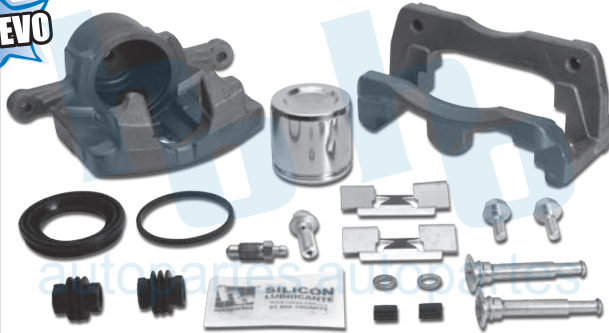

HO-CR5231L

HO-CR5231R

BALATA: 7616 D-746

DODGE DURANGO 4X4 98-99

HO-CR5232L

HO-CR5232R

BALATA: 7866 D-966

DODGE RAM 1500 PICK UP 02-05

HO-CR5233L

HO-CR5233R

BALATA: 7716 D841

CHRYSLER PT CRUISER (03-09)
DODGE NEON SRT4 (03-05)

HO-CR5234L

HO-CR5234R

BALATA: 7734 D858

CHRYSLER GRAND VOYAGER (00-01)
CHRYSLER TOWN & COUNTRY (00-07)
DODGE CARAVAN (00-07)
RUEDA TRASERA