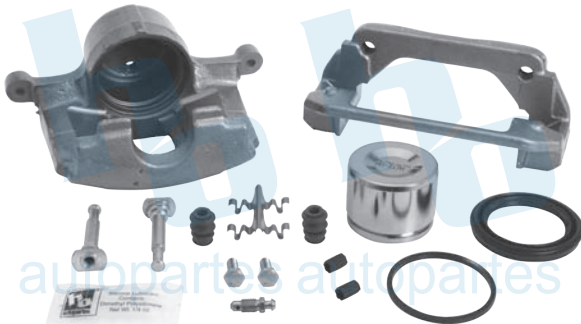

HO-CR5341L

HO-CR5341R

BALATA: 7537 D-678

FORD CROWN VICTORIA 96-97
LINCOLN TOW CAR 96-98
MERCURY GRAND MARQUIS 96-97