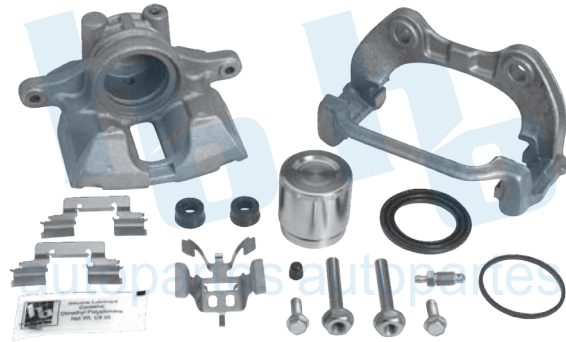

CHEVROLET SILVERADO 1500 99-04
GMC SIERRA 99-06
RUEDA TRASERA

HO-CR5119R

HO-CR5120L

BALATA: 7700 D-792