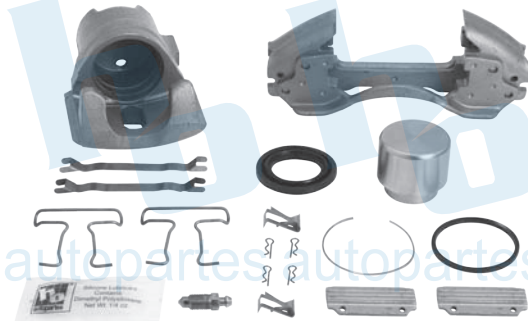

HO-CR5409L

BALATA: 7061 D-130

HONDA ACCORD
CIVIC WAGON
WAGOVAN 76-79
77-82
80-82

HO-CR5409R

HO-CR5410L

BALATA: 7061 D-130