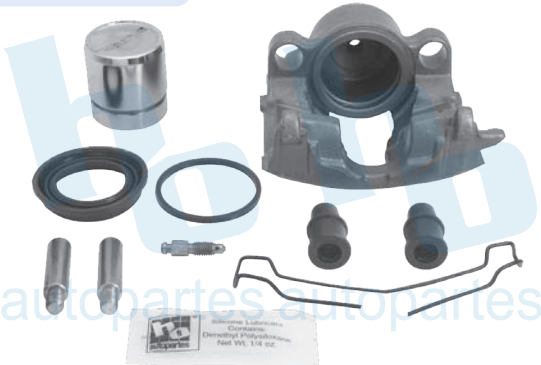

CHEVROLET ASTRA ABS 00-07

HO-CR5130L

HO-CR5130R

BALATA: CON SENSOR, 768X F-185