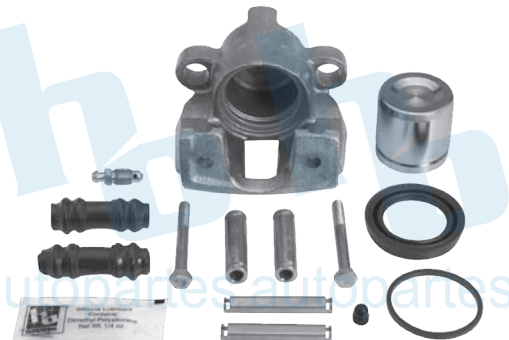

FORD EXPLORER RANGER 96-04

HO-CR5305R

HO-CR5306L

BALATA: 7532 D-652

FORD EXPLORER RANGER 96-04

HO-CR5306R

HO-CR5307L

BALATA: 7584 D-711, 7584 D-879