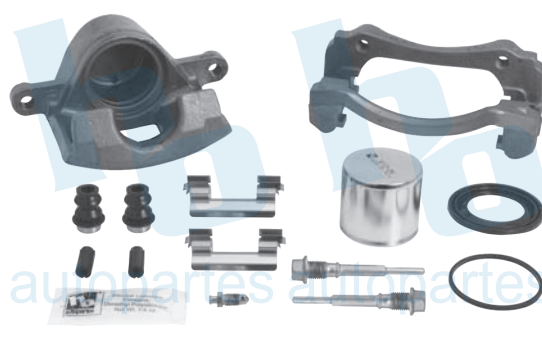

HO-CR5136L

HO-CR5136R

BALATA: 7574 D-699

**BUICK CENTURY 97-01
PONTIAC GRAND PRIX 97-03
OLDSMOBILE SILHOUETTE 97-01**   **GMC VENTURE 97-01
MONTANA 99-01**