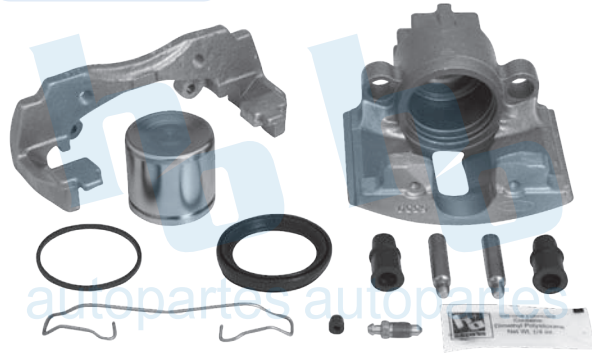

HO-CR5320L

HO-CR5320R

BALATA: 7528 D-745

FORD CONTOUR	95-01
MERCURY MYSTIQUE	98-01