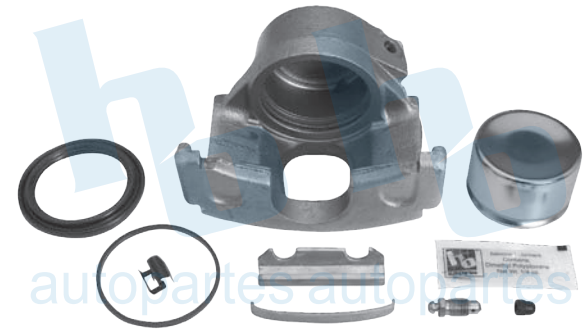

HO-CR5309L

HO-CR5309R

BALATA: 7330 D-450

FORD F350 68-88

HO-CR5310L

HO-CR5310R

BALATA: 7478 D-600

FORD MUSTANG 99-98
THUNDERBIRD 93-98
MERCURY 93-97

HO-CR5311L

HO-CR5311R

BALATA: 7503 D-632

FORD BRONCO 87-93

HO-CR5312L

HO-CR5312R

BALATA: 7013 D-50

FORD F-100 73-78
LINCOLN TOWN CAR 71-73
MERCURY GRAND MARQUIS 73-78

HO-CR5313L

HO-CR5313R

BALATA: 7082 D-150

LINCOLN TOWN CAR 80-91
MERCURY GRAND MARQUIS 83-95

HO-CR5315L

HO-CR5315R

BALATA: 7558 D-679

FORD 96-04
F-150 96-02
LOBO 96-02

01800-1HUANTE