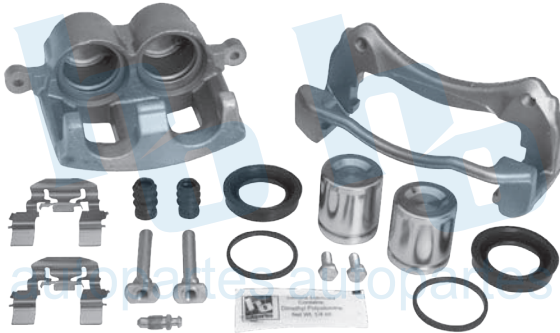

FORD EXPLORER RANGER 95-06
MAZDA PICK UP B-2300 95-03
B-3000, B-4000 95-03

HO-CR5304R

HO-CR5305L

BALATA: 7532 D-652