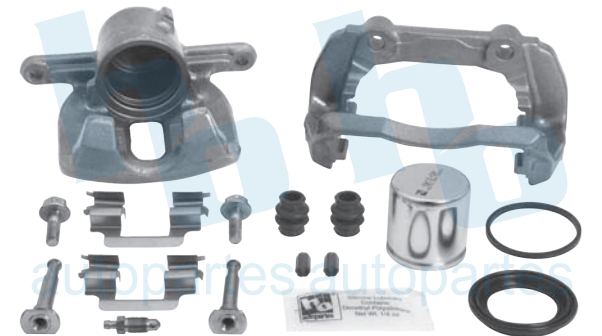

HO-CR6009L

HO-CR6009R

BALATA: 77X7 D-350

**VW POINTER 99-06
DISCO SOLIDO**

HO-CR6010L

HO-CR6010R

BALATA: 7Y08 F-221

**SEAT CORDOBA 05-07
IBIZA 04-07
TOLEDO 05
VW POLO 05-07**