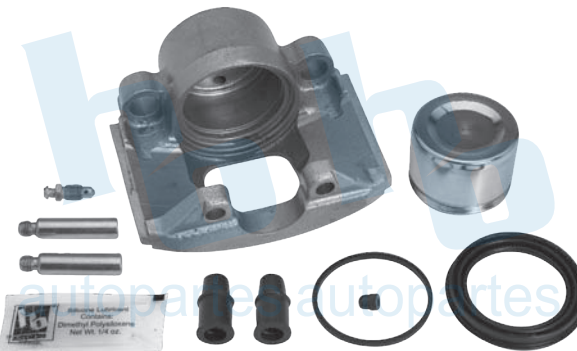

FORD ECONOLINE E-150
E-250
RUEDA TRASERA 04-05
04-05

HO-CR5325R

HO-CR5326L

BALATA: 7072 D-310 D-237

FORD THUNDERBIRD 80-88
MERCURY COUGAR 80-88

HO-CR5326R

HO-CR5327L

BALATA: 7106 D-257