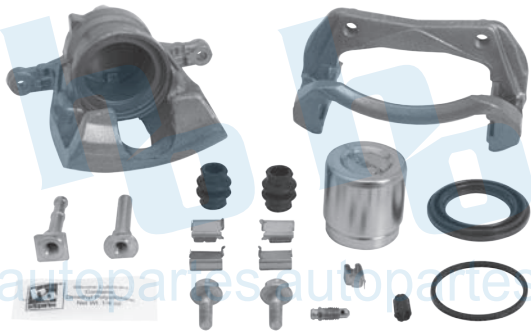

HO-CR5139R

BALATA: 7435 D-556

GEO TRACKER 96-03
SUZUKI SIDEKICK 93-95

HO-CR5140L

HO-CR5140R

BALATA: 72X1 F-038

CHEVROLET CHEVY POP SWING 94-00

HO-CR5141L

HO-CR5141R

BALATA: 7Y03 F-209

PISTÓN: 54.00 mm.

CHEVROLET CORSA 03-05

HO-CR5142L

HO-CR5142R

BALATA: 7070A D-202

CHEVROLET BLAZER S-10 S-15 JIMMY 82-95