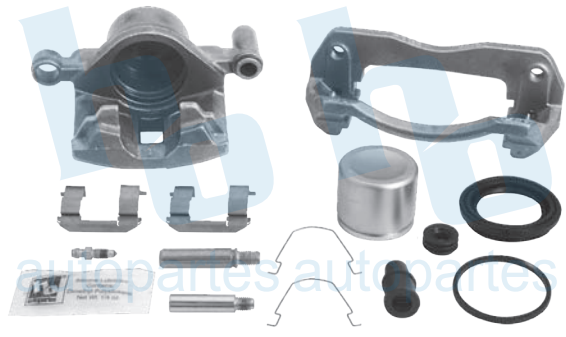

HO-CR5339L

HO-CR5339R

BALATA: 7013 D-50

FORD LTD 74-78
MERCURY COUGAR 74-79
LINCOLN CONTINENTAL 73-79

HO-CR5340L

HO-CR5340R

BALATA: 7463 D-583

FORD PROBE 93-97
MAZDA 626 93-97