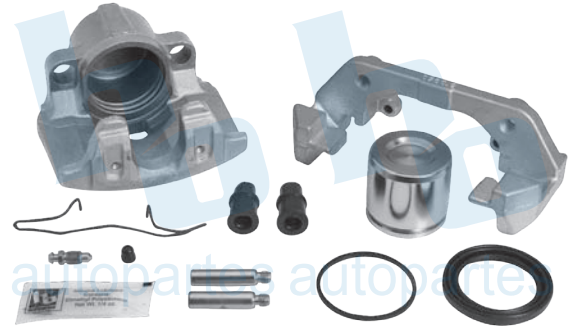

FORD ESCAPE 01-06

HO-CR5324R

HO-CR5325L

BALATA: 7949 D-1046