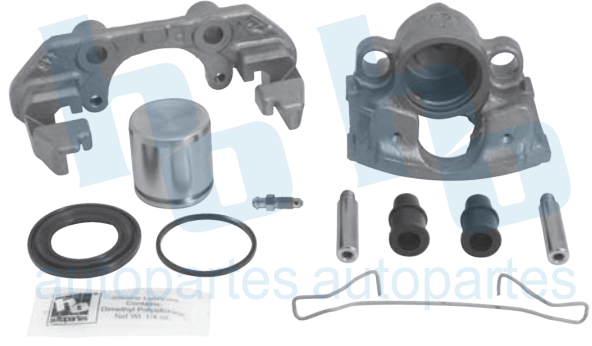

HO-CR5139R

BALATA: 7435 D-556

GEO TRACKER 96-03
SUZUKI SIDEKICK 93-95

HO-CR5140L

HO-CR5140R

BALATA: 72X1 F-038

CHEVROLET CHEVY POP SWING 94-00

HO-CR5141L