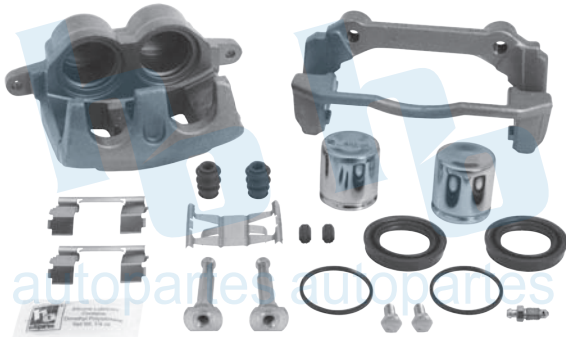

HO-CR5344L

HO-CR5344R

BALATA: 7617 D-748

FORD CROWN VICTORIA 98-02
LINCOLN TOWN CAR 99-02
MERCURY GRAND MARQUIZ 98-02

HO-CR5345L

HO-CR5345R

BALATA: 75X9 F-062