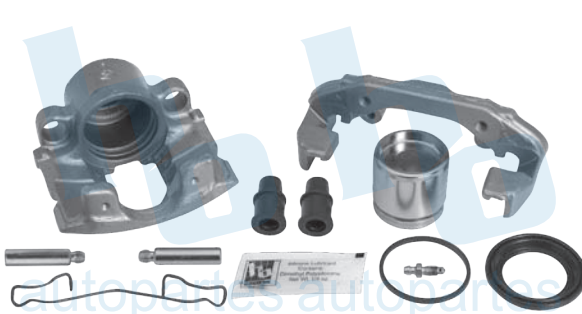

FORD EXPEDITION	97-02	LINCOLN	
F-250	97-99	NAVIGATOR	98-02
LOBO	96-02		

HO-CR5320L

HO-CR5320R

BALATA: 7528 D-745

FORD CONTOUR	95-01
MERCURY MYSTIQUE	98-01

HO-CR5321L

HO-CR5321R

BALATA: 75X6 F-093, 7529 D-649, 7529 D-766